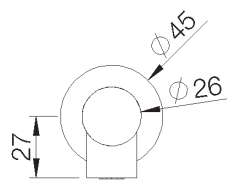

Weight : 1,0 kg

Flow at 3 bar : Restricted 1,8 l/min

Internal mechanism : Ceramic valve 1/4 turn

Technical drawing

RA1.V01