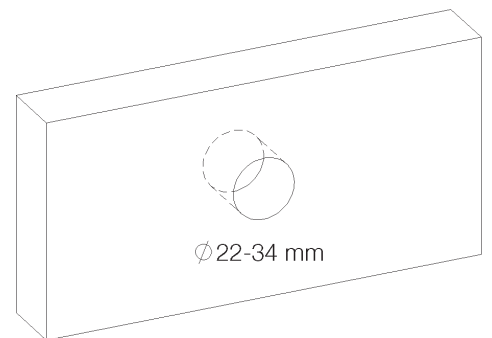

PRODUCT TECHNICAL SHEET

Collection : **GRAPH**

Ref. : **4043.11.03**

Robinet lave-mains mural à encastrer

Fonteinkraan voor wandmontage

Concealed wall-mounted washbasin tap

Picture

Product details

Weight : 1,0 kg

Flow at 3 bar : Restricted 1,8 l/min

Internal mechanism : Ceramic valve 1/4 turn

Technical drawing

RA1.V01