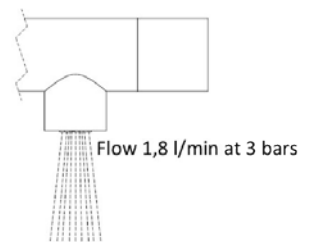

PRODUCT TECHNICAL SHEET

Collection : **GRAPH**

Ref. : **4043.11.03**

Robinet lave-mains mural à encastrer

Fonteinkraan voor wandmontage

Concealed wall-mounted washbasin tap

Picture

Product details

Weight : 1,0 kg

Flow at 3 bar : Restricted 1,8 l/min

Internal mechanism : Ceramic valve 1/4 turn

Technical drawing

RA1.V01