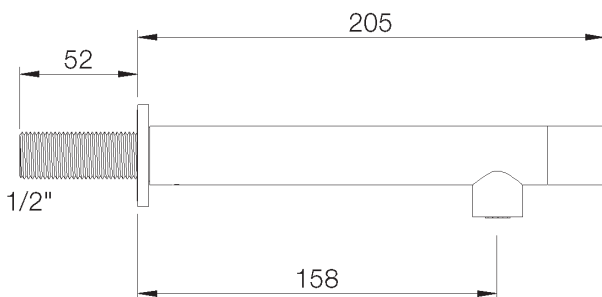

PRODUCT TECHNICAL SHEET

Collection : **GRAPH**

Ref. : **4043.11.03**

Robinet lave-mains mural à encastrer

Fonteinkraan voor wandmontage

Concealed wall-mounted washbasin tap

Picture

Product details

Weight : 1,0 kg

Flow at 3 bar : Restricted 1,8 l/min

Internal mechanism : Ceramic valve 1/4 turn

Technical drawing

RA1.V01